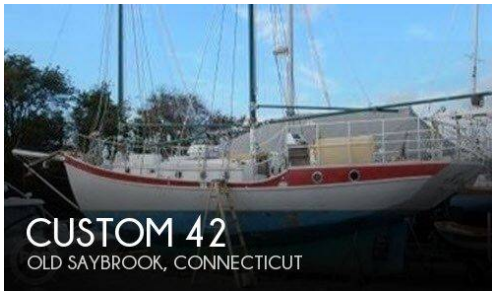

listing

Seller Info

Name: Pop Yachts
Company: POP YACHTS
Name:
First Name: Pop Yachts
About Us: POP YACHTS SALES
Experienced Sales + Customer Service

The key...great customer service. We love the marine industry and one of our core missions is to help raise the customer service bar in this industry.

However, the internet has completely transformed the way we do business. While traditional sales principles still very much apply (such as building a solid relationship with the customer, earning their trust, adding value, customer qualification, etc), how you get there is now very different. It used to be that a customer valued a solid handshake and an honest smile. In a traditional face to face environment, skilled salespeople could qualify a customer based on body language, personality type, etc. In today's internet age, many buyer

Phone: +1 (941) 538-7803
Website: www.popyachts.com
Country: United States
City: Florida
Address: 5717 Bessie Drive Sarasota, FL 34233

Listing details