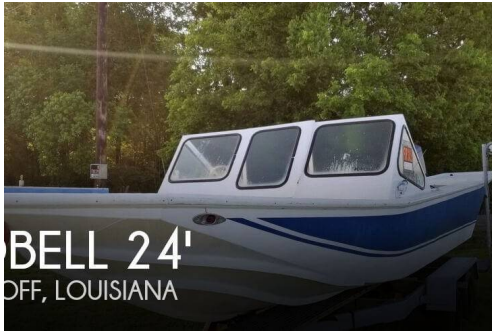

1999 Custom built Aluminum V-Hull well equipped and ready to Fish!

Πληροφορίες Πωλητή

Όνομα: Pop Yachts
Company: POP YACHTS
Name:
First Name: Pop Yachts
About Us: POP YACHTS SALES
Experienced Sales + Customer Service

Τηλέφωνο: +1 (941) 538-7803
Ιστοχώρος: www.popyachts.com
Χώρα: United States
City: Florida
Address: 5717 Bessie Drive Sarasota, FL 34233

Στοιχεία καταχώρησης

Owner Stock No: 177087

Τιμή: \$ 25,250

Τίτλος: 1999 Custom built
Aluminum V-Hull well
equipped and ready to
Fish!

Χώρα: United States

Πόλη: Cut Off

Κατασκευή: 1999

Περιγραφή: Stock #177087 - 1999 Custom built Aluminum V-Hull well equipped and ready to Fish!If you are in the market for a dual console, look no further than this 1999 Lobell Custom Craft 24, priced right at \$25,250 (offers encouraged).This boat is located in Cut Off, Louisiana and is in good condition. She is also equipped with a Yamaha engine that has 415 hours.We are looking for people all over the country who share our love for boats. If you have a passion for our product and like the idea of working from home, please visit SellBoatsAndRVs [dot] com to learn more.This listing is new to market. Any reasonable offer may be accepted. Submit an offer today!Reason for selling is does use much.60-day Sea Tow Membership comes standard with any boat purchase from POP Yachts! Sea Tow Membership includes FREE boat towing, fuel drops, jump starts, prop disentanglements, covered un-groundings, and more. 60-day membership is only valid for boats in good working order at the time of purchase and only for the boat purchased. Already a member? We'll extend your membership by 60 days. Other